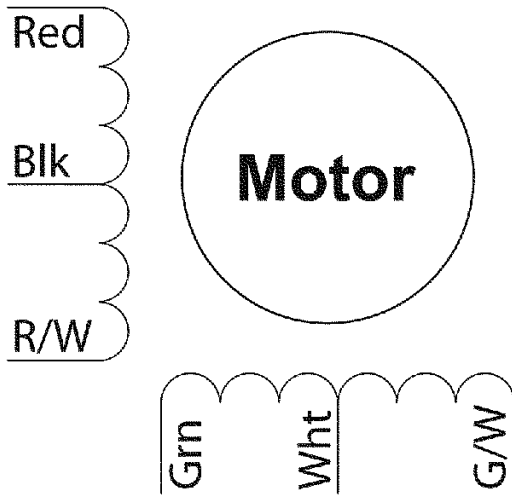

FOUR LEAD MOTORS

Wire Color	Drive Connection
Orange	A+
Black	A-
Red	B+
Yellow	B-
Bipolar Drive Connections	

SIX LEAD MOTORS

Wire Color	Drive Connection
Grn / Wht	A+
White	A Common
Green	A-
Red	B+
Black	B Common
Red / Wht	B-
Bipolar & Unipolar Series Connections	

EIGHT LEAD MOTORS

Wire Color	Drive Connection
Orange	A+
Org / Wht	A Common
Blk / Wht	
Black	A-
Red	B+
Red / Wht	B Common
Yel / Wht	
Yellow	B-
Bipolar or Unipolar Drive Series Connections	

Wire Color	Drive Connection
Orange	A+
Blk / Wht	
Org / Wht	A-
Black	
Red	B+
Yel / Wht	
Red / Wht	B-
Yellow	
Bipolar Drive Parallel Connections	