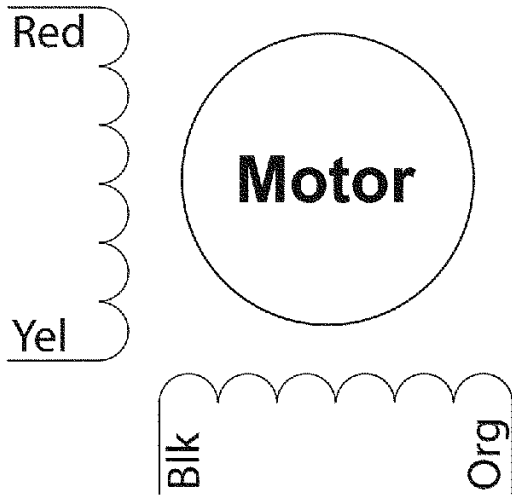

FOUR LEAD MOTORS

Wire Color	Drive Connection
Orange	A+
Black	A-
Red	B+
Yellow	B-
Bipolar Drive Connections	

SIX LEAD MOTORS

Wire Color	Drive Connection
Grn / Wht	A+
White	A Common
Green	A-
Red	B+
Black	B Common
Red / Wht	B-
Bipolar & Unipolar Series Connections	

EIGHT LEAD MOTORS

Wire Color	Drive Connection
Orange	A+
Org / Wht	A Common
Blk / Wht	
Black	A-
Red	B+
Red / Wht	B Common
Yel / Wht	
Yellow	B-
Bipolar or Unipolar Drive Series Connections	

Wire Color	Drive Connection
Orange	A+
Blk / Wht	
Org / Wht	A-
Black	
Red	B+
Yel / Wht	
Red / Wht	B-
Yellow	
Bipolar Drive Parallel Connections	