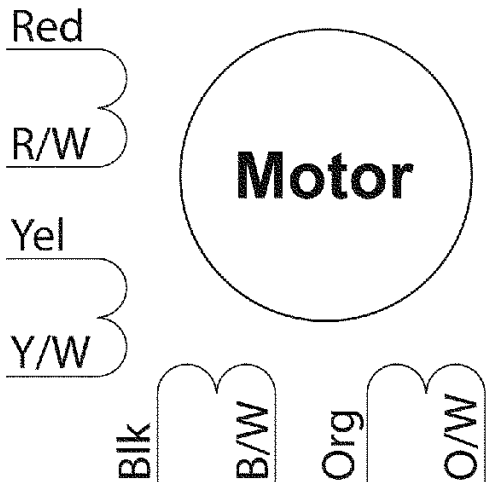

FOUR LEAD MOTORS

Wire Color	Drive Connection
Orange	A+
Black	A-
Red	B+
Yellow	B-
Bipolar Drive Connections	

SIX LEAD MOTORS

Wire Color	Drive Connection
Grn / Wht	A+
White	A Common
Green	A-
Red	B+
Black	B Common
Red / Wht	B-
Bipolar & Unipolar Series Connections	

EIGHT LEAD MOTORS

Wire Color	Drive Connection
Orange	A+
Org / Wht	A Common
Blk / Wht	
Black	A-
Red	B+
Red / Wht	B Common
Yel / Wht	
Yellow	B-
Bipolar or Unipolar Drive Series Connections	

Wire Color	Drive Connection
Orange	A+
Blk / Wht	
Org / Wht	A-
Black	
Red	B+
Yel / Wht	
Red / Wht	B-
Yellow	
Bipolar Drive Parallel Connections	