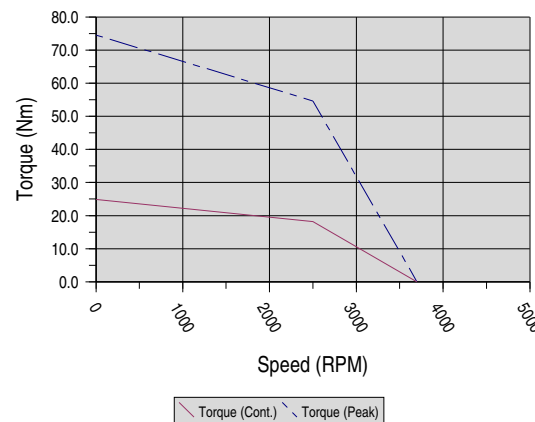

Elwood High Performance Motors Speed-Torque Reference Plots

SW & SF-Series: M461-G Winding

SW & SF-Series: M462-G Winding

SW & SF-Series: M463-K Winding

SW & SF-Series: M464-G Winding

SW & SF-Series: M465-G Winding

Note: Elwood provides performance plots are for reference only. Actual motor performance varies based on many factors including but not limited to drives/amplifiers, mode of operation, and control scheme/architecture.