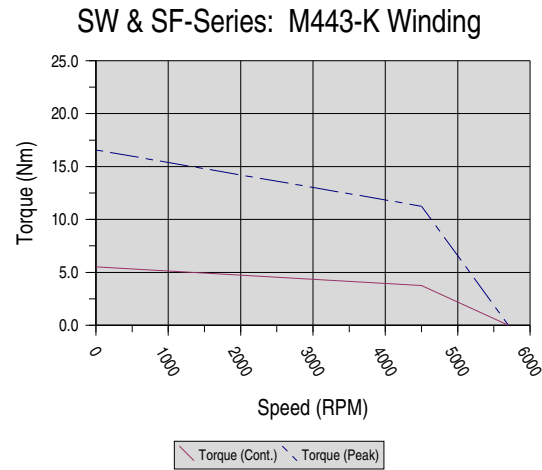

Elwood High Performance Motors Speed-Torque Reference Plots