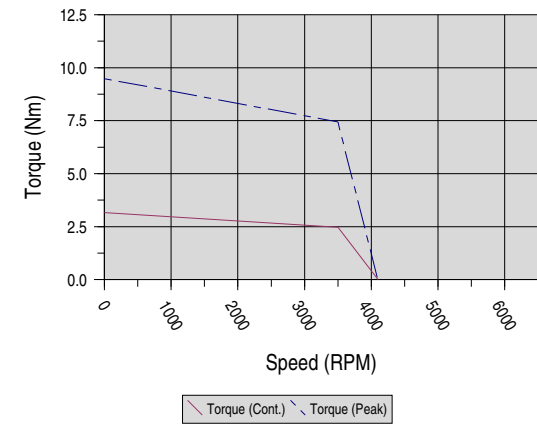

Elwood High Performance Motors Speed-Torque Reference Plots

SX-Series: M431-N Winding

SX-Series: M432-N Winding

SX-Series: M433-J Winding

SX-Series: M433-M Winding

Note: Elwood provides performance plots are for reference only. Actual motor performance varies based on many factors including but not limited to drives/amplifiers, mode of operation, and control scheme/architecture.

Elwood High Performance Motors Speed-Torque Reference Plots

Note: Elwood provides performance plots are for reference only. Actual motor performance varies based on many factors including but not limited to drives/amplifiers, mode of operation, and control scheme/architecture.