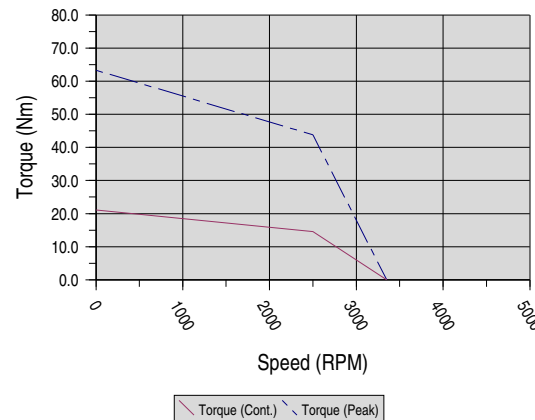

Elwood High Performance Motors Speed-Torque Reference Plots

SX-Series: M461-G Winding

SX-Series: M462-G Winding

SX-Series: M463-K Winding

SX-Series: M464-G Winding

SX-Series: M465-G Winding

Note: Elwood provides performance plots are for reference only. Actual motor performance varies based on many factors including but not limited to drives/amplifiers, mode of operation, and control scheme/architecture.

Elwood High Performance Motors

Speed-Torque Reference Plots

Note: Elwood provides performance plots are for reference only. Actual motor performance varies based on many factors including but not limited to drives/amplifiers, mode of operation, and control scheme/architecture.