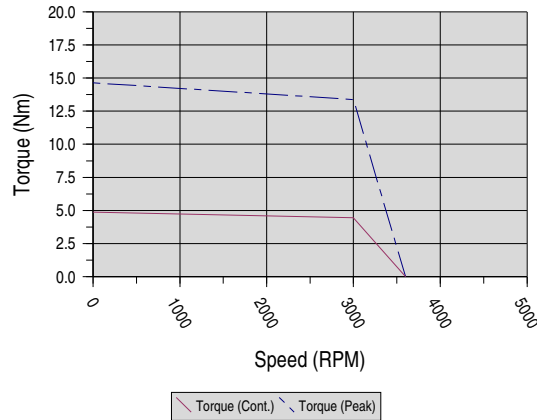

Elwood High Performance Motors Speed-Torque Reference Plots

SX-Series: M461-G Winding