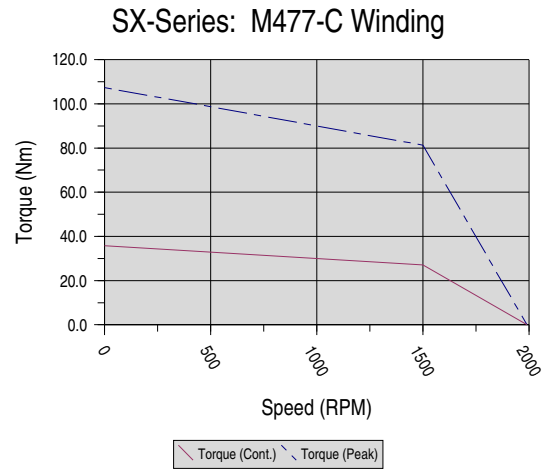

Elwood High Performance Motors

Speed-Torque Reference Plots