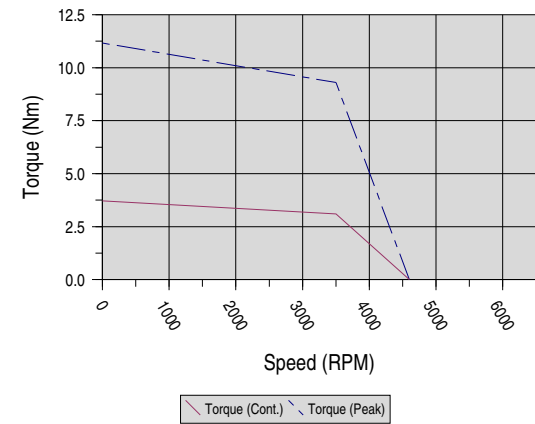

Elwood High Performance Motors Speed-Torque Reference Plots

SW & SF-Series: M431-N Winding

SW & SF-Series: M432-N Winding

SW & SF-Series: M433-J Winding

SW & SF-Series: M433-M Winding

Note: Elwood provides performance plots are for reference only. Actual motor performance varies based on many factors including but not limited to drives/amplifiers, mode of operation, and control scheme/architecture.

Elwood High Performance Motors Speed-Torque Reference Plots

Note: Elwood provides performance plots are for reference only. Actual motor performance varies based on many factors including but not limited to drives/amplifiers, mode of operation, and control scheme/architecture.