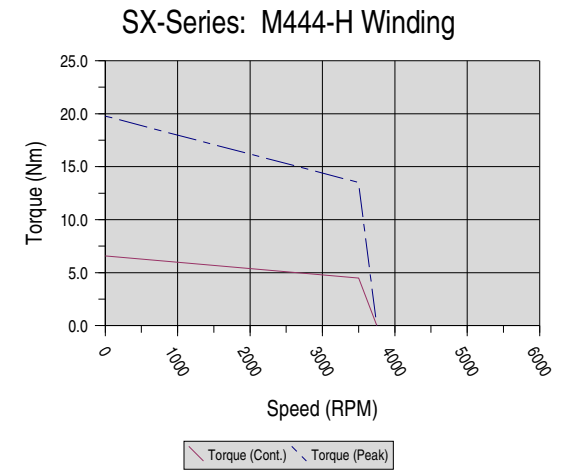

Elwood High Performance Motors Speed-Torque Reference Plots