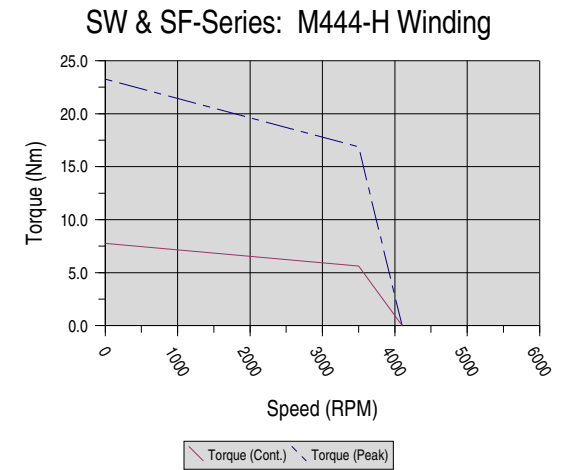

Elwood High Performance Motors Speed-Torque Reference Plots