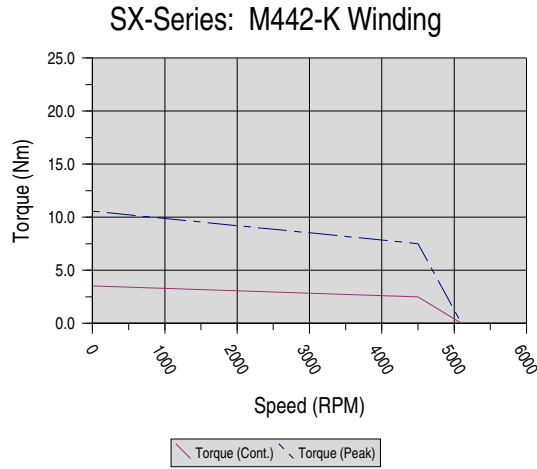

Elwood High Performance Motors Speed-Torque Reference Plots