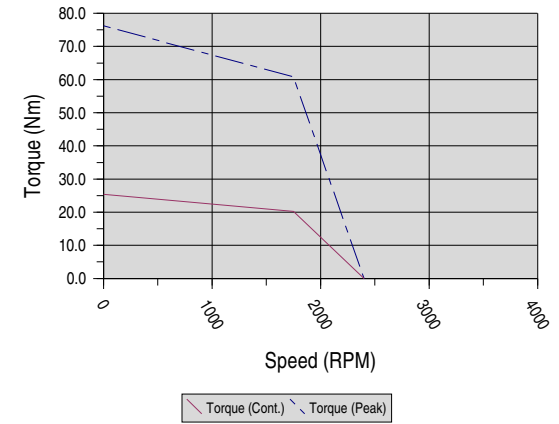

Note: Elwood provides performance plots are for reference only. Actual motor performance varies based on many factors including but not limited to drives/amplifiers, mode of operation, and control scheme/architecture.

Elwood High Performance Motors Speed-Torque Reference Plots

SW & SF-Series: M471-H Winding

SW & SF-Series: M473-C Winding

SW & SF-Series: M474-C Winding

SW & SF-Series: M476-C Winding

SW & SF-Series: M477-C Winding