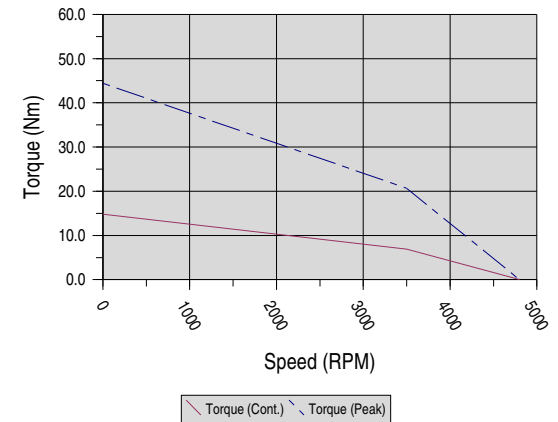

Elwood High Performance Motors Speed-Torque Reference Plots

SX-Series: M461-G Winding

SX-Series: M462-G Winding

SX-Series: M463-K Winding

SX-Series: M464-G Winding

SX-Series: M465-G Winding

Note: Elwood provides performance plots are for reference only. Actual motor performance varies based on many factors including but not limited to drives/amplifiers, mode of operation, and control scheme/architecture.

Elwood High Performance Motors

Speed-Torque Reference Plots

Note: Elwood provides performance plots are for reference only. Actual motor performance varies based on many factors including but not limited to drives/amplifiers, mode of operation, and control scheme/architecture.