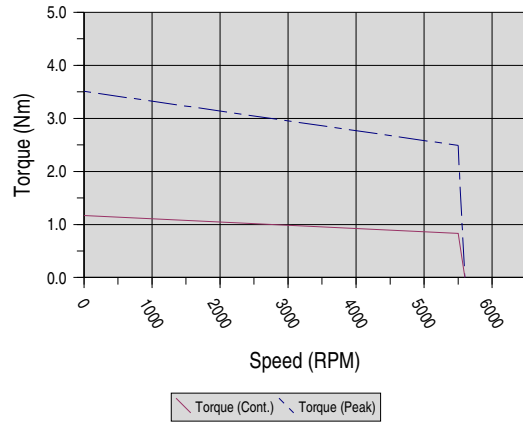

Elwood High Performance Motors Speed-Torque Reference Plots

SX-Series: M431-N Winding

SX-Series: M432-N Winding

SX-Series: M433-J Winding

SX-Series: M433-M Winding

Note: Elwood provides performance plots are for reference only. Actual motor performance varies based on many factors including but not limited to drives/amplifiers, mode of operation, and control scheme/architecture.

Elwood High Performance Motors Speed-Torque Reference Plots

Note: Elwood provides performance plots are for reference only. Actual motor performance varies based on many factors including but not limited to drives/amplifiers, mode of operation, and control scheme/architecture.