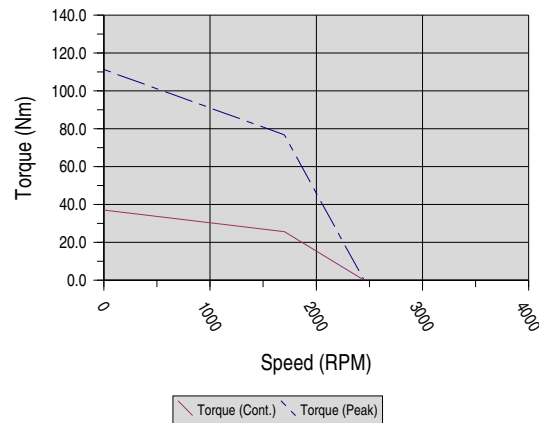

Elwood High Performance Motors Speed-Torque Reference Plots

SW & SF-Series: M471-H Winding

SW & SF-Series: M473-C Winding

SW & SF-Series: M474-C Winding

SW & SF-Series: M476-C Winding

SW & SF-Series: M477-C Winding

Note: Elwood provides performance plots are for reference only. Actual motor performance varies based on many factors including but not limited to drives/amplifiers, mode of operation, and control scheme/architecture.