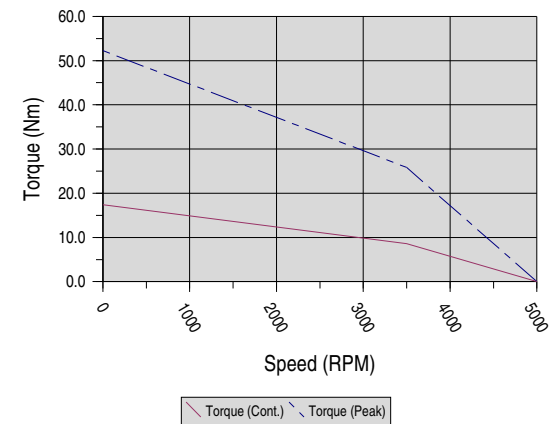

Elwood High Performance Motors Speed-Torque Reference Plots

SW & SF-Series: M461-G Winding

SW & SF-Series: M462-G Winding

SW & SF-Series: M463-K Winding

SW & SF-Series: M464-G Winding

SW & SF-Series: M465-G Winding

Note: Elwood provides performance plots are for reference only. Actual motor performance varies based on many factors including but not limited to drives/amplifiers, mode of operation, and control scheme/architecture.