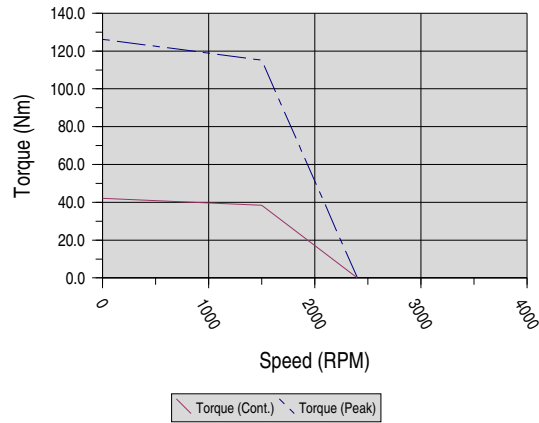

Note: Elwood provides performance plots are for reference only. Actual motor performance varies based on many factors including but not limited to drives/amplifiers, mode of operation, and control scheme/architecture.

Elwood High Performance Motors Speed-Torque Reference Plots

SW & SF-Series: M471-H Winding

SW & SF-Series: M473-C Winding

SW & SF-Series: M474-C Winding

SW & SF-Series: M476-C Winding

SW & SF-Series: M477-C Winding