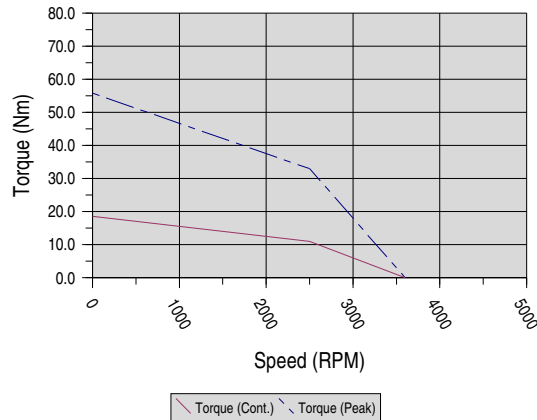

Elwood High Performance Motors Speed-Torque Reference Plots

SX-Series: M461-G Winding

SX-Series: M462-G Winding

SX-Series: M463-K Winding

SX-Series: M464-G Winding

SX-Series: M465-G Winding

Note: Elwood provides performance plots are for reference only. Actual motor performance varies based on many factors including but not limited to drives/amplifiers, mode of operation, and control scheme/architecture.

Elwood High Performance Motors

Speed-Torque Reference Plots

Note: Elwood provides performance plots are for reference only. Actual motor performance varies based on many factors including but not limited to drives/amplifiers, mode of operation, and control scheme/architecture.