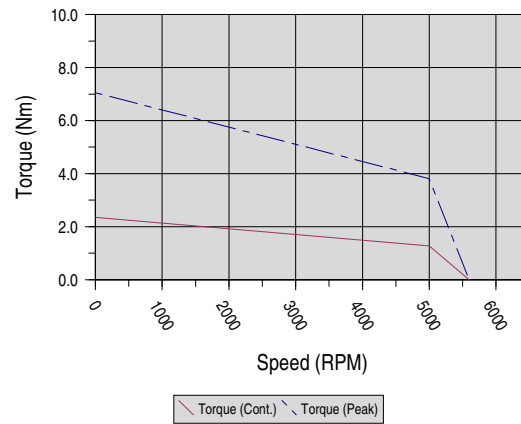

Elwood High Performance Motors Speed-Torque Reference Plots

SX-Series: M431-N Winding

SX-Series: M432-N Winding

SX-Series: M433-J Winding

SX-Series: M433-M Winding

Note: Elwood provides performance plots are for reference only. Actual motor performance varies based on many factors including but not limited to drives/amplifiers, mode of operation, and control scheme/architecture.

Elwood High Performance Motors Speed-Torque Reference Plots

Note: Elwood provides performance plots are for reference only. Actual motor performance varies based on many factors including but not limited to drives/amplifiers, mode of operation, and control scheme/architecture.