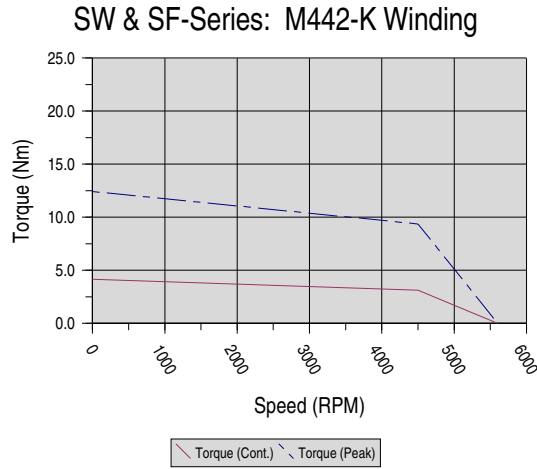

Elwood High Performance Motors Speed-Torque Reference Plots