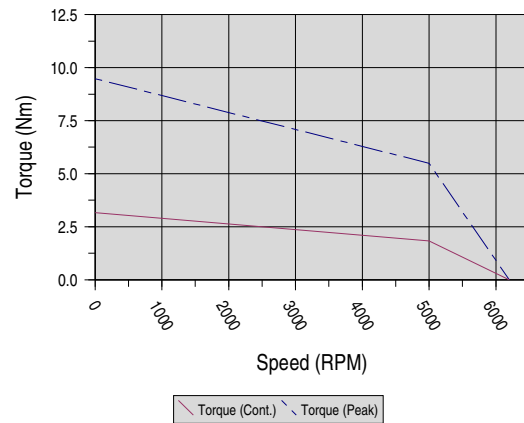

Elwood High Performance Motors Speed-Torque Reference Plots

SX-Series: M431-N Winding

SX-Series: M432-N Winding

SX-Series: M433-J Winding

SX-Series: M433-M Winding

Note: Elwood provides performance plots are for reference only. Actual motor performance varies based on many factors including but not limited to drives/amplifiers, mode of operation, and control scheme/architecture.

Elwood High Performance Motors Speed-Torque Reference Plots

Note: Elwood provides performance plots are for reference only. Actual motor performance varies based on many factors including but not limited to drives/amplifiers, mode of operation, and control scheme/architecture.