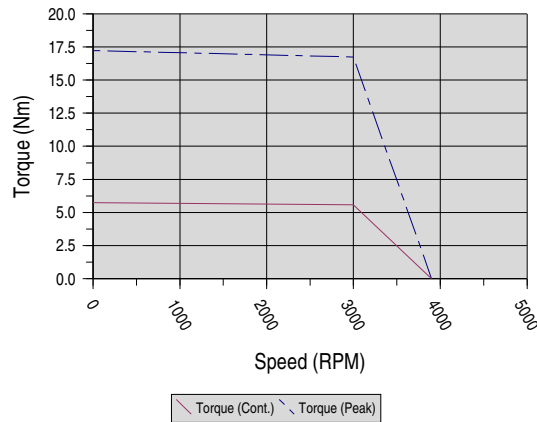

Elwood High Performance Motors Speed-Torque Reference Plots

SW & SF-Series: M461-G Winding