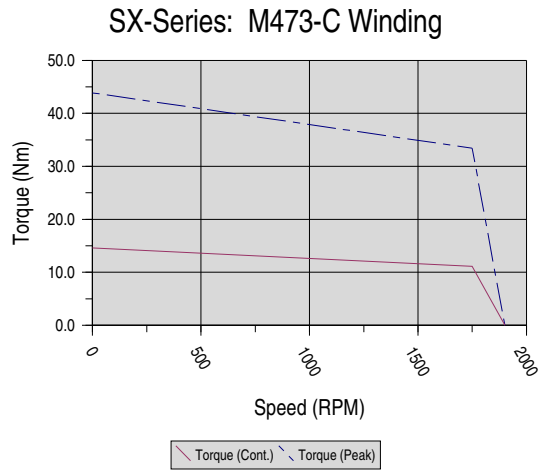

Elwood High Performance Motors

Speed-Torque Reference Plots