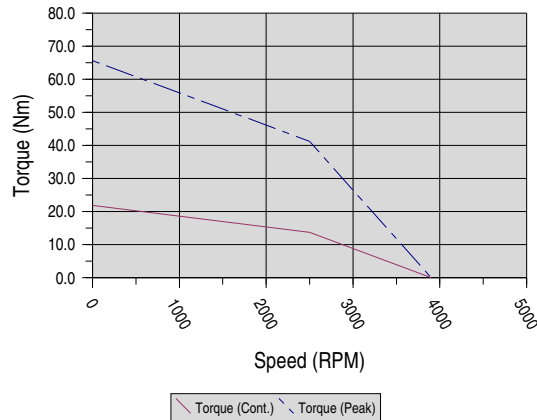

Elwood High Performance Motors Speed-Torque Reference Plots

SW & SF-Series: M461-G Winding

SW & SF-Series: M462-G Winding

SW & SF-Series: M463-K Winding

SW & SF-Series: M464-G Winding

SW & SF-Series: M465-G Winding

Note: Elwood provides performance plots are for reference only. Actual motor performance varies based on many factors including but not limited to drives/amplifiers, mode of operation, and control scheme/architecture.