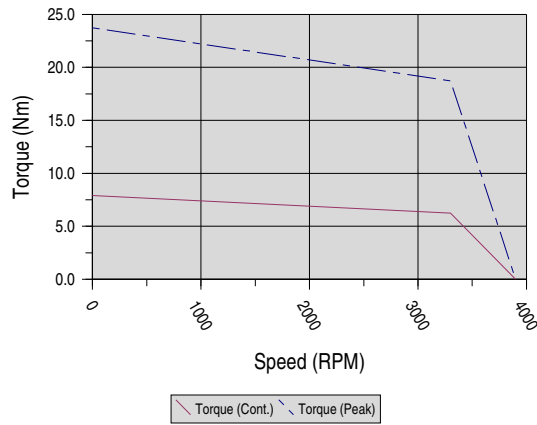

Elwood High Performance Motors Speed-Torque Reference Plots

SW & SF-Series: M471-H Winding