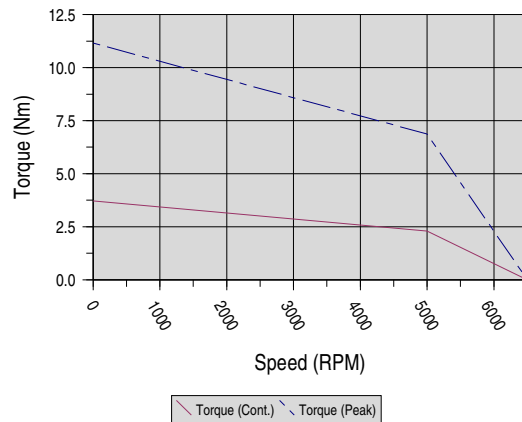

Elwood High Performance Motors

Speed-Torque Reference Plots

Note: Elwood provides performance plots are for reference only. Actual motor performance varies based on many factors including but not limited to drives/amplifiers, mode of operation, and control scheme/architecture.

Elwood High Performance Motors Speed-Torque Reference Plots

SW & SF-Series: M431-N Winding

SW & SF-Series: M432-N Winding

SW & SF-Series: M433-J Winding

SW & SF-Series: M433-M Winding

Note: Elwood provides performance plots are for reference only. Actual motor performance varies based on many factors including but not limited to drives/amplifiers, mode of operation, and control scheme/architecture.